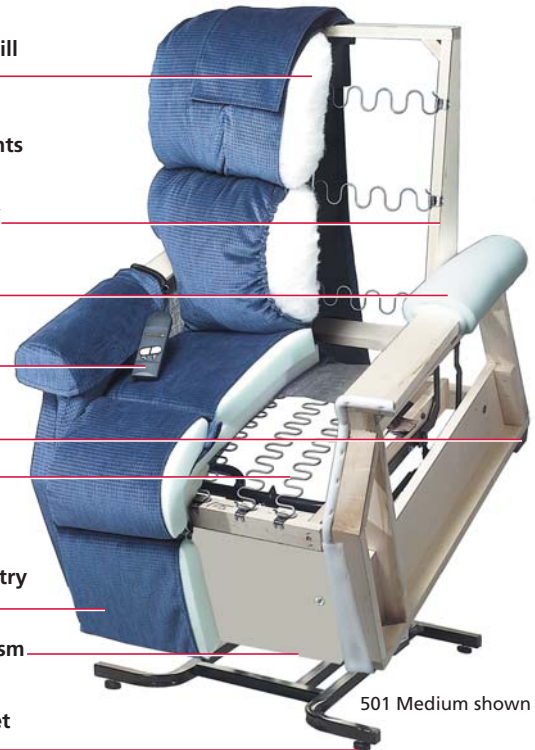

Hand-blown, Overstuffed, Conjugated Microfiber Dacron Fill
SUPER SUPPORTIVE

Northern Maple wood
• Double-doweled at Stress Points
• Reinforced Miter Blocks
• Stapled and Glued
STRONGEST IN THE INDUSTRY

2" of Block Foam
EXTRA COMFORT

Quick Release Hand Control
EASY DISCONNECT

Rear Landing Legs
EXTRA STABILITY

5 Heavy Gauge Springs
LONG LASTING FOR INCREDIBLE COMFORT

Widest Fabric Selection in Industry
FITS IN ANY HOME DÉCOR

10 Gauge Steel Scissor Mechanism
STRONG & LONG LASTING

Adjustable Anti-Skid/Scrape Feet
STABILITY & SUPPORT

501 Medium shown

Golden Craftsmanship

Each luxury lift & recline chair is hand crafted in our facility using decades of motion furniture experience.

Added Comfort and Safety

Designed to perform year after year using advanced technology backed by the best warranty.

Smart Engineering

Smooth, quiet lifting system offers a secure lift for the best performance.

* See Customize Chart for Dimension limits
Sizes may vary depending on fabric, filling material, upholstery and carpet thickness. All measurements taken on concrete floor using levels and metal rulers.
** Value Series fabrics not available on PR607.

Smart Tek

Our luxury lift & recliners are equipped with electronics able to assure a secure lift every time you need it.